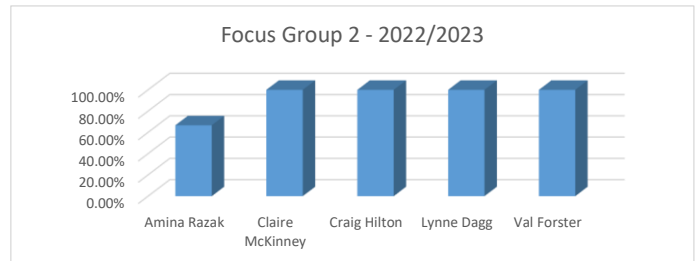

Focus Group 2

Name	Possible	Attended	Apologies	Absent	Percent
Amina Razak	3.00	2.00	1.00	0.00	66.67%
Claire McKinney	3.00	3.00	0.00	0.00	100.00%
Craig Hilton	3.00	3.00	0.00	0.00	100.00%
Lynne Dagg	3.00	3.00	0.00	0.00	100.00%
Val Forster	3.00	3.00	0.00	0.00	100.00%