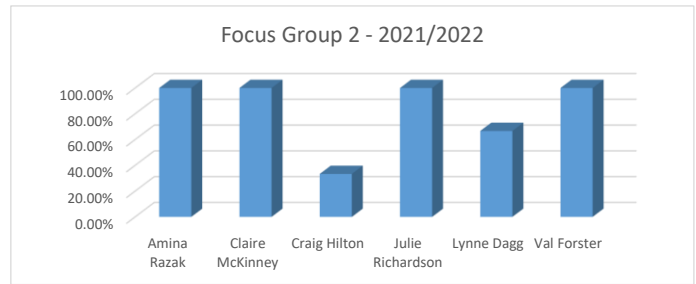

Focus Group 2

Name	Possible	Attended	Apologies	Absent	Ratio
Amina Razak	3.00	3.00	0.00	0.00	100.00%
Claire McKinney	1.00	1.00	0.00	0.00	100.00%
Craig Hilton	3.00	1.00	2.00	0.00	33.33%
Julie Richardson	1.00	1.00	0.00	0.00	100.00%
Lynne Dagg	3.00	2.00	1.00	0.00	66.67%
Val Forster	3.00	3.00	0.00	0.00	100.00%