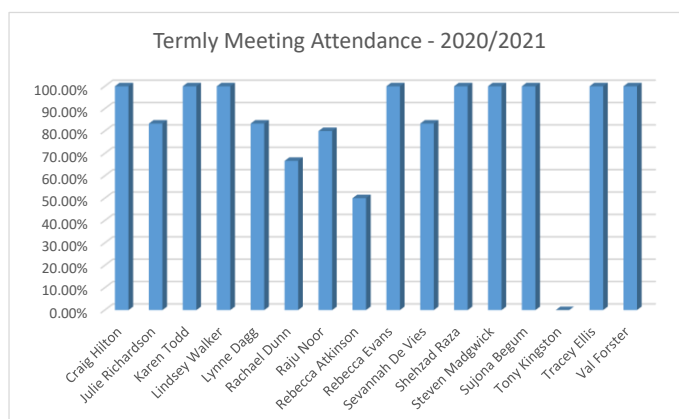

### Termly

Name	Possible	Attended	Apologies	Absent	Ratio
Craig Hilton	6	6	0	0	100.00%
Julie Richardson	6	5	1	0	83.33%
Karen Todd	1	1	0	0	100.00%
Lindsey Walker	5	5	0	0	100.00%
Lynne Dagg	6	5	1	0	83.33%
Rachael Dunn	3	2	1	0	66.67%
Raju Noor	5	4	1	0	80.00%
Rebecca Atkinson	4	2	2	0	50.00%
Rebecca Evans	1	1	0	0	100.00%
Sevannah De Vies	6	5	1	0	83.33%
Shehzad Raza	4	4	0	0	100.00%
Steven Madgwick	3	3	0	0	100.00%
Sujona Begum	6	6	0	0	100.00%
Tony Kingston	6	0	2	4	0.00%
Tracey Ellis	4	4	0	0	100.00%
Val Forster	6	6	0	0	100.00%